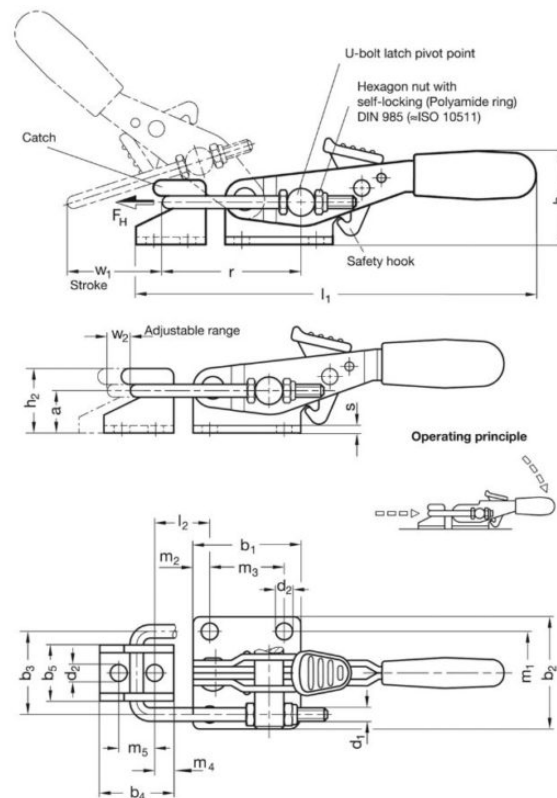

Article number: 208513160T6A4
 Description: E+G Klee latch clamp
 GN 851.3-160-T6-A4, w.hook w.catch
 Note: w.hook w.catch

Measures

1 = M4	h1 = 31	m5 = 10
a = 12	h2 = 18	Power = 1600
b1 = 26	l1 = 99	r = 35
b2 = 28	L2 = 11	s = 2.0
b3 = 21	m1 = 19	Size = 160
b4 = 20	m2 = 5	w1 = 25
b5 = 14	m3 = 16	w2 = 11
d2 = 4.3	m4 = 5	